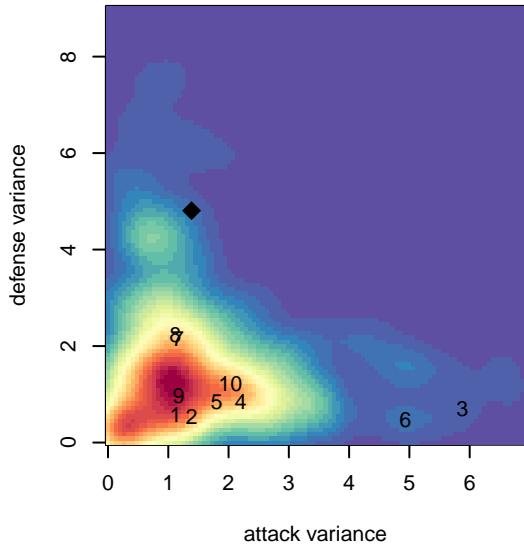

**attack and defense variance (black dot)
relative to other teams
and top 10 in region**