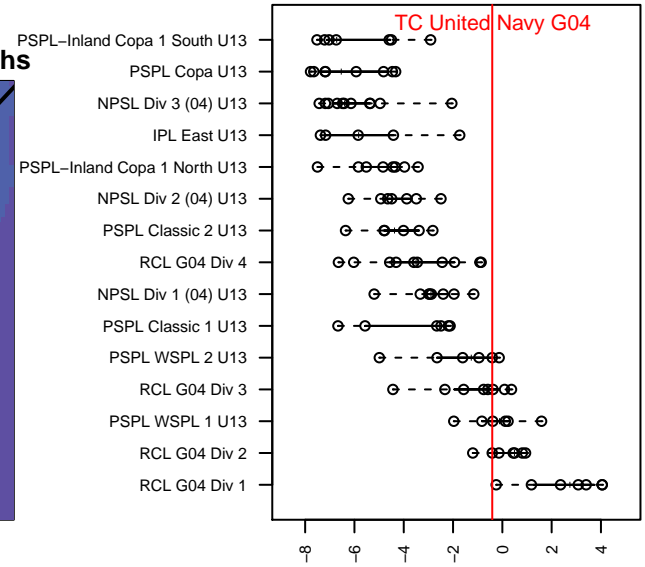

**attack and defense rating
relative to others at age
and all opponents in last 13 months**