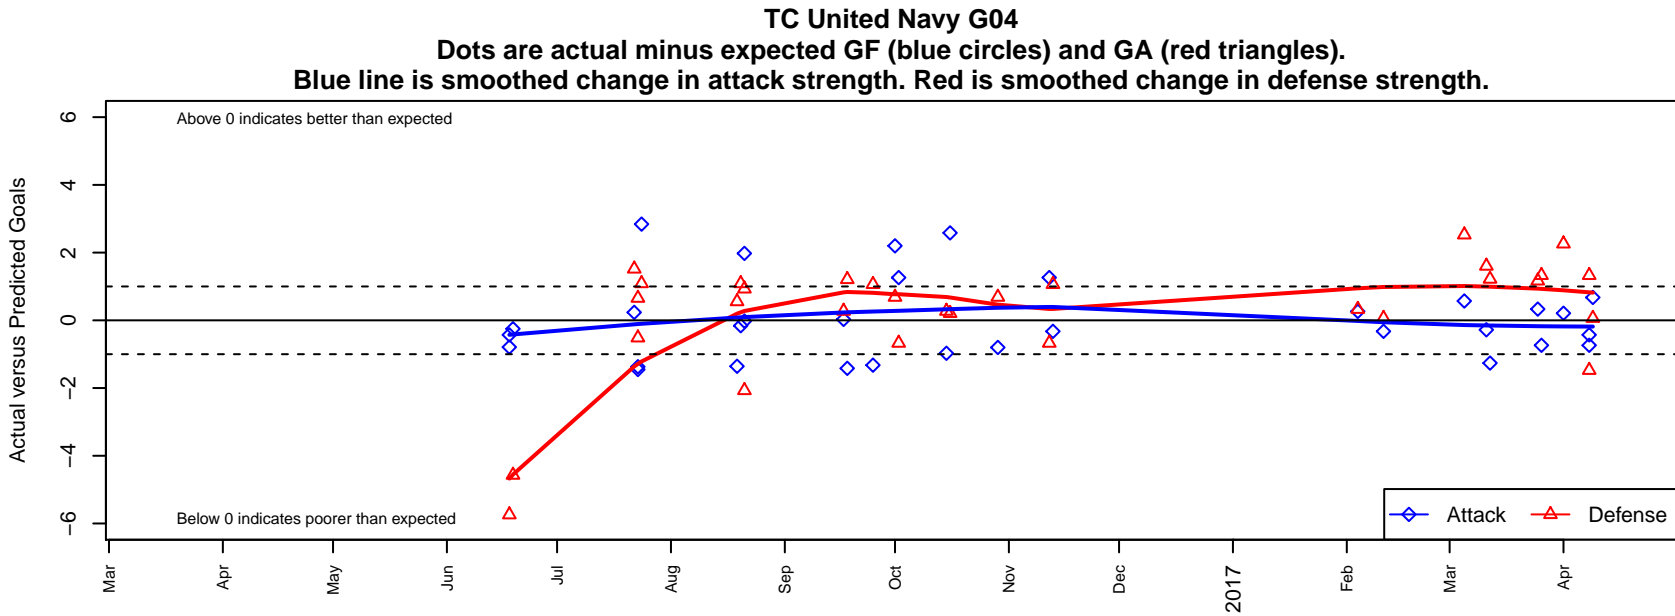

**attack and defense variance (black dot)
relative to other teams
and top 10 in region**

**attack and defense rating
relative to others at age
and all opponents in last 13 months**

TC United Navy G04

Thurston County United
Lacey, WA
G04 total strength=1157
attack=2.93 defense=4.04
fall league = PSPL WSPL 2 U13
spr league = Spr PSPL SuperLeague U13
notes= Boatright 2016

alt names used:
TC United G04 Navy – Boatright
TC United G04 Navy–Boatright
TCU G04 Navy – Boatright
G04 Navy – Bamba (Wa)
TC United G04 Navy–Boatright
TC UNITED G04 NAVY–BOATRRIGHT (WA)

Venues played:
2016 US Club Regionals 2004
2016 Crossfire Select U13 Gold Silver Gold–Sil
2016 Xtreme Cup GU13 Gold
2016 PSPL WSPL 2 U13
2016 Spr PSPL SuperLeague U13
2016 WA Cup U13 Gold U13