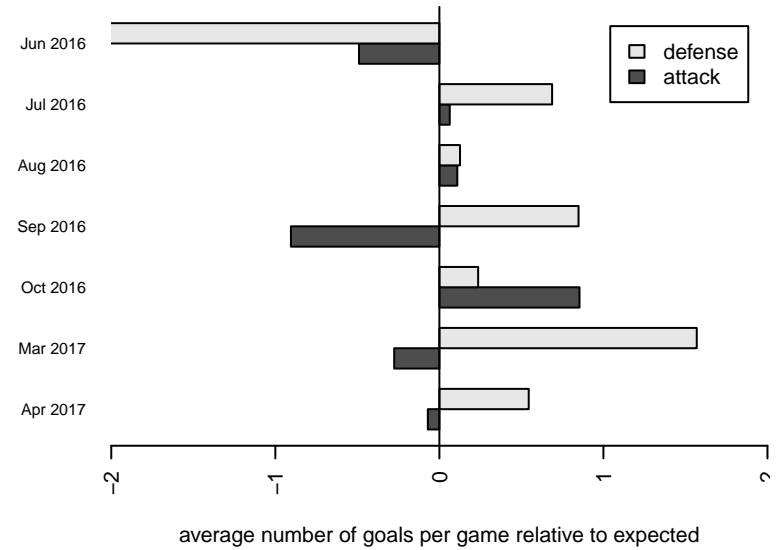

Performance relative to 13 month average